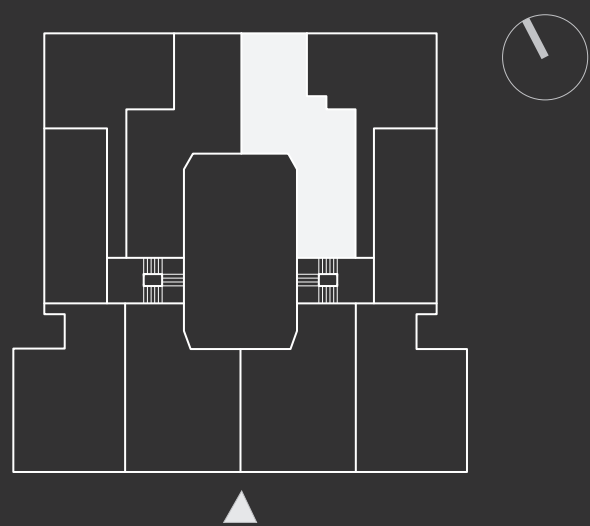

9FT CEILINGS

CUSTOM BUILT-IN CLOSETS

USB OUTLETS THROUGHOUT
KITCHEN/BATHROOM

ACCENT LIGHTING

ENERGY EFFICIENT FIXTURES

FIOS READY

WYCKOFF STREET

WWW.THEJULIANBK.COM

This floorplan is for illustrative purposes only and is intended to convey the concept and vision for the apartment. Floor plans are intended to give a general indication of the proposed layout only.