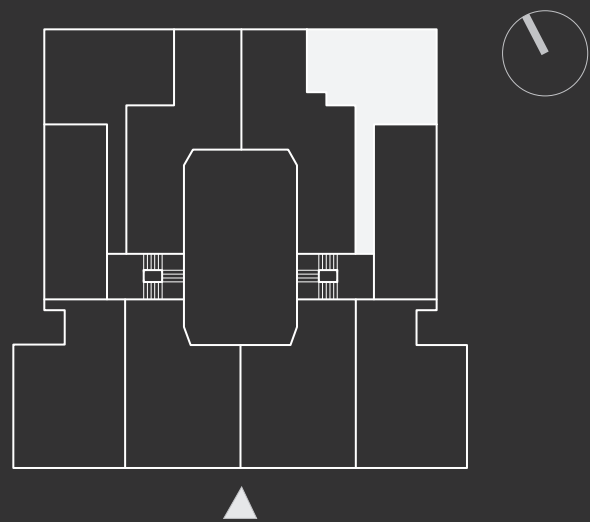

USB OUTLETS THROUGHOUT  
KITCHEN/BATHROOM

ACCENT LIGHTING

ENERGY EFFICIENT FIXTURES

FIOS READY

WYCKOFF STREET

[WWW.THEJULIANBK.COM](http://WWW.THEJULIANBK.COM)

\*This floorplan is for illustrative purposes only and is intended to convey the concept and vision for the apartment. Floor plans are intended to give a general indication of the proposed layout only.\*