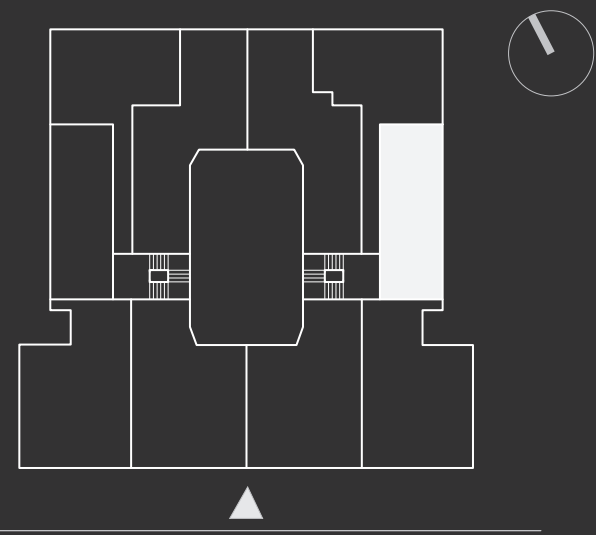

THE JULIÄN

19 Wyckoff Street Brooklyn, New York

1 BED/1 BATH

WASHER/DRYER IN UNIT

CUSTOM KITCHEN MILLWORK

BLOMBERG APPLIANCES

5" IMPORTED GREY-WASHED
PLANK FLOORS

EMTEK DOOR HARDWARE

9FT CEILINGS

CUSTOM BUILT-IN CLOSETS

USB OUTLETS THROUGHOUT
KITCHEN/BATHROOM

ACCENT LIGHTING

ENERGY EFFICIENT FIXTURES

FIOS READY